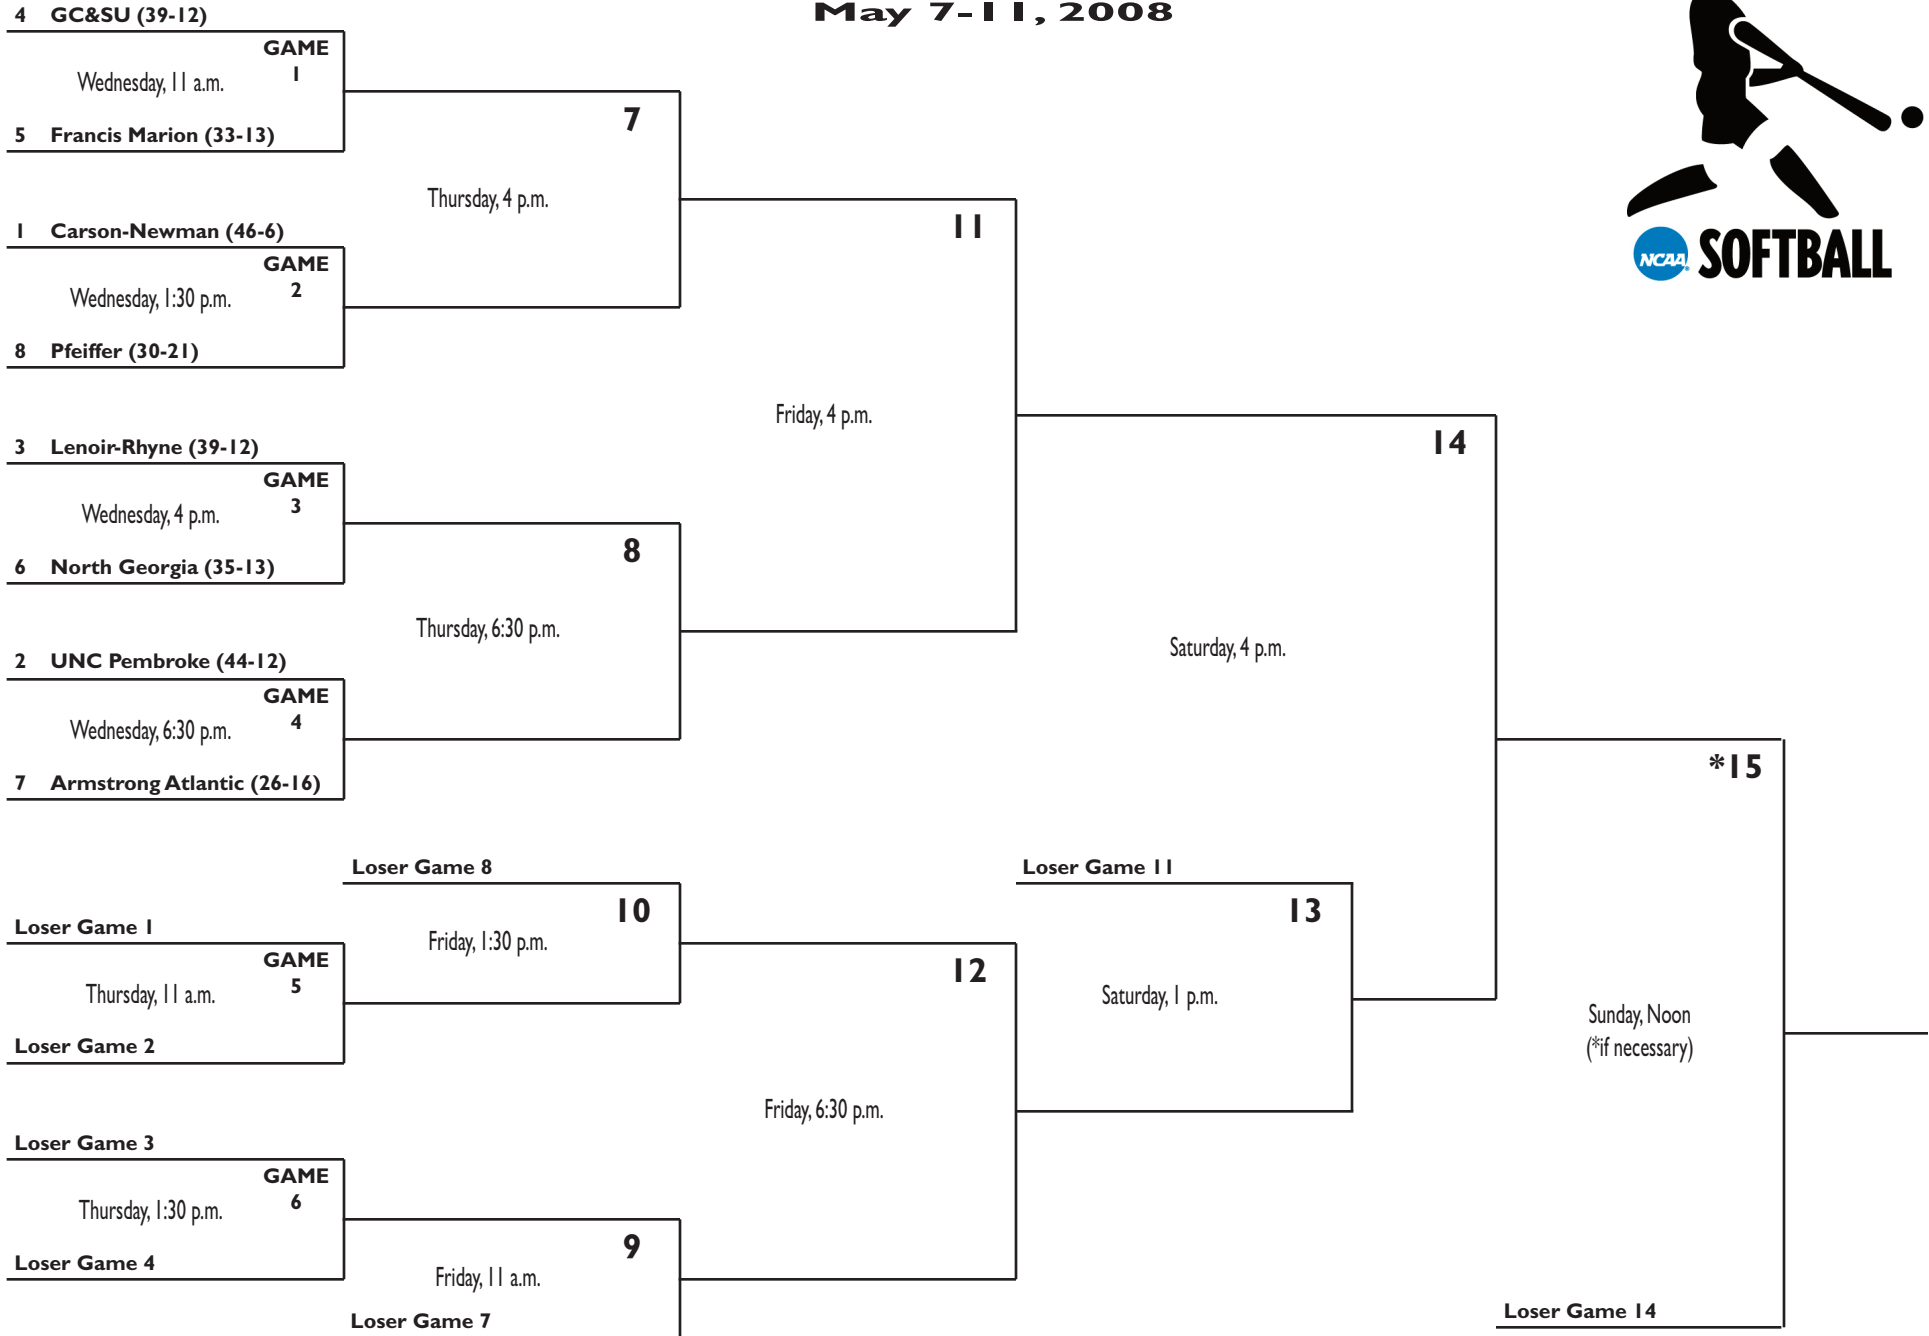

**2008 NCAA Division II Softball Championship
South Atlantic Regional • Pembroke, NC
May 7-11, 2008**

* Game 15 will only be necessary if the winner of Game 13 also wins Game 14